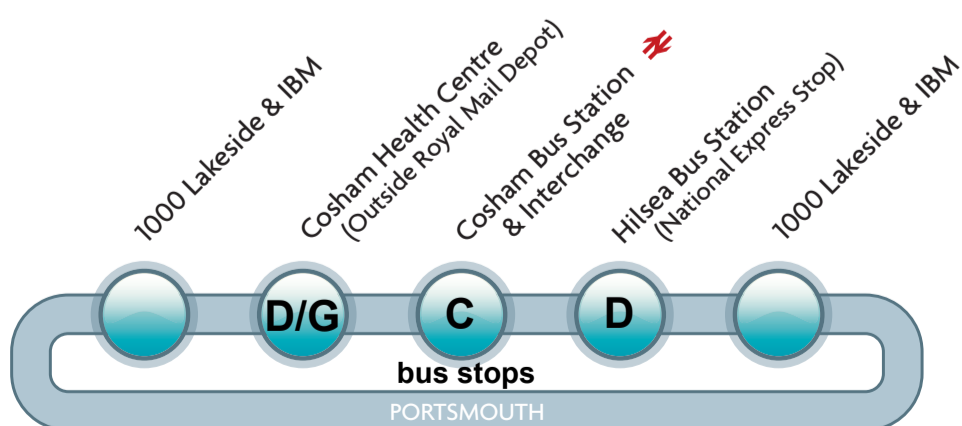

SHUTTLE BUS SERVICE

LAKESSIDE NORTH HARBOUR

MONDAY TO FRIDAY

Scan to download
bus timetable

Morning Service

1000 Lakeside & IBM	06:55	07:15	07:35	07:55	08:15	08:35	08:55	09:15	09:35
Cosham Health Centre (Outside Royal Mail Depot)	07:00	07:20	07:40	08:00	08:20	08:40	09:00	09:20	09:40
Cosham Bus Station & Interchange ➡	07:05	07:25	07:45	08:05	08:25	08:45	09:05	09:25	09:45
Hilsea Bus Station (National Express stop)	07:10	07:30	07:50	08:10	08:30	08:50	09:10	09:30	09:50
1000 Lakeside & IBM	07:15	07:35	07:55	08:15	08:35	08:55	09:15	09:35	09:55

Afternoon Service

1000 Lakeside & IBM	15:45	16:05	16:25	16:45	17:05	17:25	17:45	18:05	18:25	18:45
Cosham Health Centre (Outside Royal Mail Depot)	15:50	16:10	16:30	16:50	17:10	17:30	17:50	18:10	18:30	18:50
Cosham Bus Station & Interchange ➡	15:55	16:15	16:35	16:55	17:15	17:35	17:55	18:15	18:35	18:55
Hilsea Bus Station (National Express stop)	16:00	16:20	16:40	17:00	17:20	17:40	18:00	18:20	18:40	19:00
1000 Lakeside & IBM	16:05	16:25	16:45	17:05	17:25	17:45	18:05	18:25	18:45	19:05*

*Ends

Bus Route

Operated by:

BaileysBuses